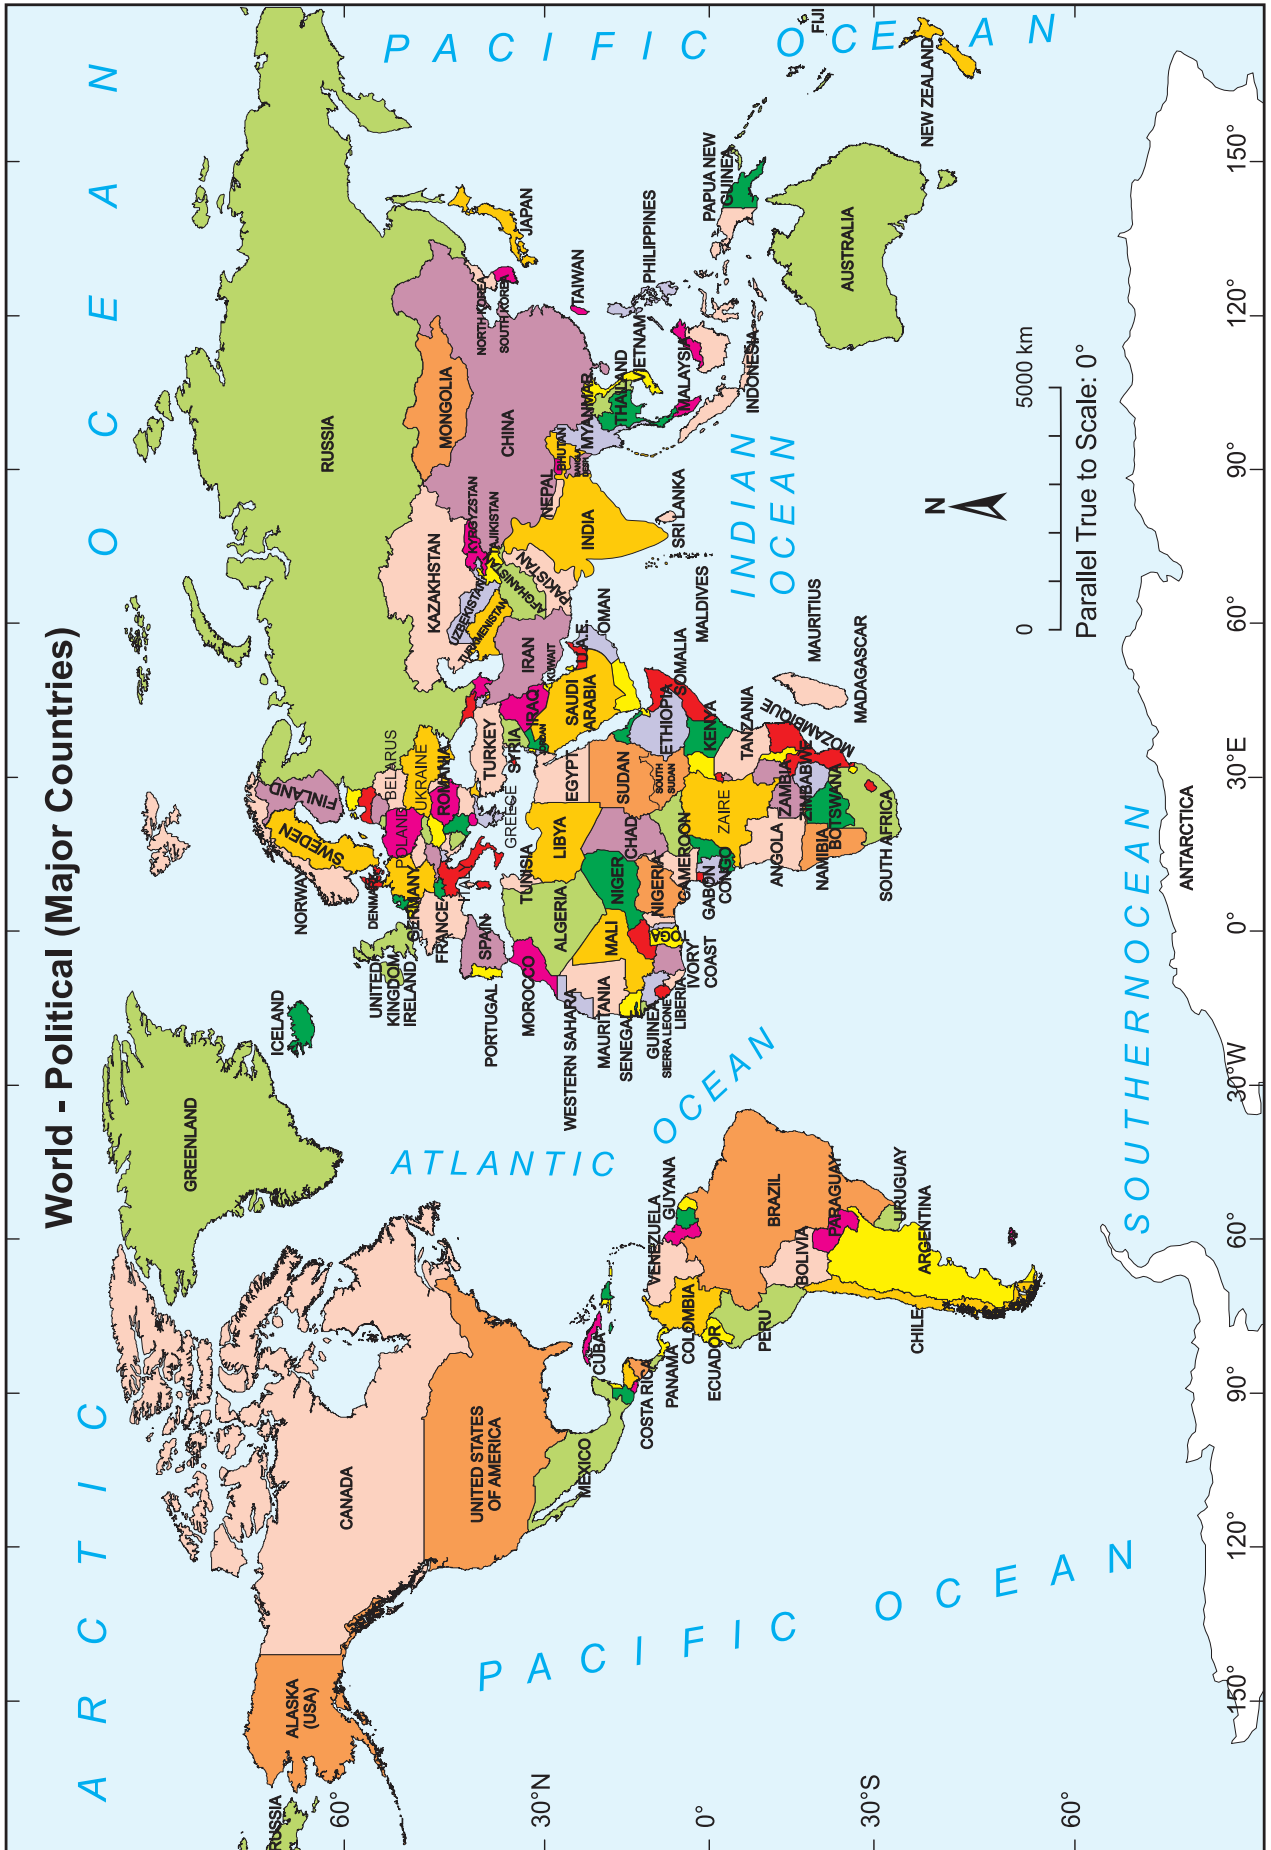

World - Political (Major Countries)

World - Physiography

Scale at Equator
 0 5000 km.